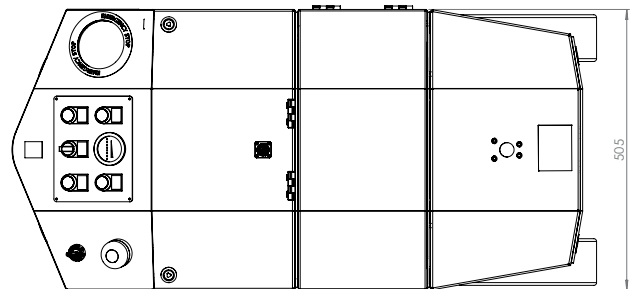

Movexx **AGV-Basic**
PARTS & OPTIONS

Aug. **2019**

Specifications

Technical details

Version	Uni-directional AGV
Application	Pulling of trolleys
Trolley weight	Maximal 1000 kg
Speed	Stepless to 3,6 km/h
Corner speed	Maximal 1,0 km/h
Corner radius	Minimal r=1000 mm
Navigation	Optical track
Traction	300 W, 24 VDC, 100 rpm
Traction wheels	Full rubber Ø250x80 mm
Brake	Electric
Parking	brake Electromagnetic
Energy supply	Exchangeable battery pack
Back-Up supply	B-U batt. 24 V 1,2 Ah
Frame	Steel powder coated
Weight	120 kg with battery
Noise level	68,5 dB
To use from	0 °C / 55 °C
Protection class	IP22

Pulling power (in kg)

Measured with a trolley with 2 swivel wheels and 2 fixed castors. Wheel Ø 160 mm.

Dimensions

Standard parts

Motor 300W / 100rpm
(6911393E) with brake
Item number M1033

Charger (external)
AGM battery 24V / 5A
Item number OPT0009