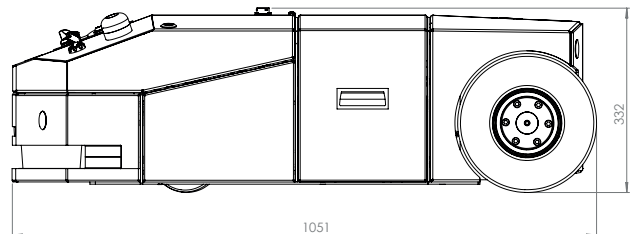

Movexx **AGV-Basic**
PARTS & OPTIONS

Aug. **2019**

Specifications

Technical details

Version	Uni-directional AGV
Application	Pulling of trolleys
Trolley weight	Maximal 1000 kg
Speed	Stepless to 3,6 km/h
Corner speed	Maximal 1,0 km/h
Corner radius	Minimal r=1000 mm
Navigation	Optical track
Traction	300 W, 24 VDC, 100 rpm
Traction wheels	Full rubber Ø250x80 mm
Brake	Electric
Parking	brake Electromagnetic
Energy supply	Exchangeable battery pack
Back-Up supply	B-U batt. 24 V 1,2 Ah
Frame	Steel powder coated
Weight	120 kg with battery
Noise level	68,5 dB
To use from	0 °C / 55 °C
Protection class	IP22

Pulling power (in kg)

Measured with a trolley with 2 swivel wheels and 2 fixed castors. Wheel Ø 160 mm.

Dimensions

Standard parts

Motor 300W / 100rpm
(6911393E) with brake
Item number M1033

Charger (external)
AGM battery 24V / 5A
Item number OPT0009