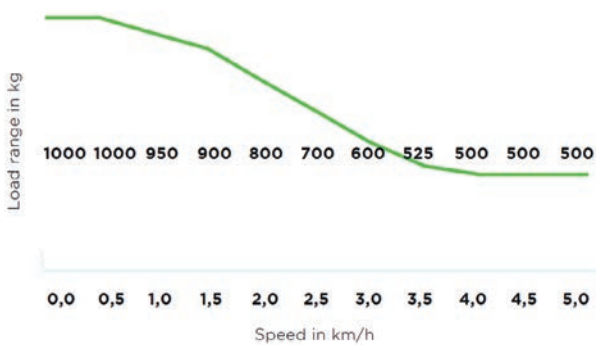

Specifications

Technical details

Version	Uni-directional AGV
Application	Pulling of trolleys
Trolley weight	Maximal 1000 kg
Speed	Stepless to 3,6 km/h
Corner speed	Maximal 1,0 km/h
Corner radius	Minimal r=1000 mm
Navigation	Optical track
Traction	300 W, 24 VDC, 100 rpm
Traction wheels	Full rubber Ø250x80 mm
Brake	Electric
Parking	brake Electromagnetic
Energy supply	Exchangeable battery pack
Back-Up supply	B-U batt. 24 V 1,2 Ah
Frame	Steel powder coated
Weight	120 kg with battery
Noise level	68,5 dB
To use from	0 °C / 55 °C
Protection class	IP22

© 2019 Movexx International B.V. The images shown are used for illustration purposes only and may differ from the products indicated. No rights can therefore be derived from it. Printing errors are subjected to change.

Pulling power (in kg)