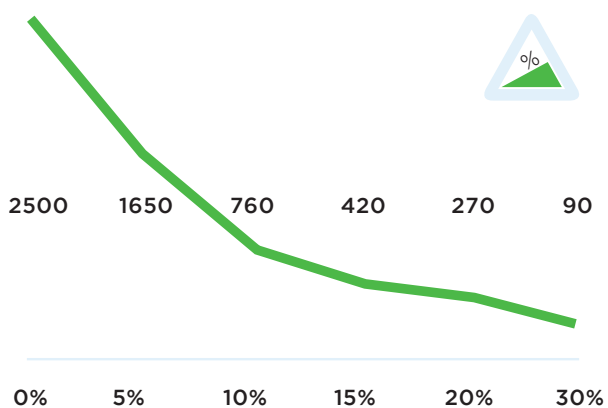

Pulling power T2500-PLATFORM (in kg)

*Measured with a trolley with 2 swivelwheels and 2 fixed castors.
Wheel diameter: 160mm