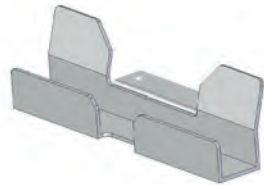

Article number:
H0072

Hook for LKE Platformwa-
gon Type X

Article number:
H0076

Hook K-Hartwall dolly
DOS1617/1636 90°

Article number:
H0083

HA250.35.30.0.0

*Hook for 30 mm. Profile For
furniture trolley*

Article number:
H0097

Folding Hook, diameter 16

Article number:
H0128-D16

Folding Hook, diameter 20

Article number:
H0128-D20

Folding Hook, diameter 25

Article number:
H0128-D25

Folding Hook, diameter 27

Article number:
H0128-D27