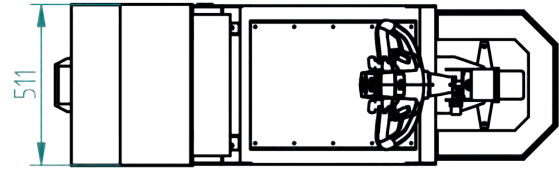

Specifications T2500-PLATFORM

Frame	Steel, powder coated
Drive	24V DC, 800W, 170 rpm
Weight	300 kg
Weight trailer	2500 kg
Battery	Built in
Speed	Max. 8 km/h
Drive wheels	Full rubber ø250x80 mm
Width	511mm
Length	1595mm
Adze height	1336mm
Folded	N/A
Noise level	68,5 dB
To use from	-40 °C / 70 °C
Protection class	Machine IP44

Dimensions T2500-PLATFORM

Pulling power T2500-PLATFORM (in kg)

*Measured with a trolley with 2 swivelwheels and 2 fixed castors.
Wheel diameter: 160mm

Standard T2500-PLATFORM

Standard parts T2500-PLATFORM