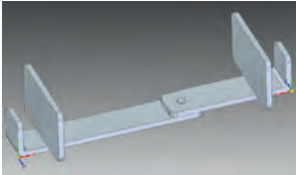

Article number:
K0010

Options T2500-PLATFORM

Coupling with carabiners

Article number:
K0026

Coupling jaw 20mm

Article number:
K0027

Coupling trolleys side R28

Article number:
K0028