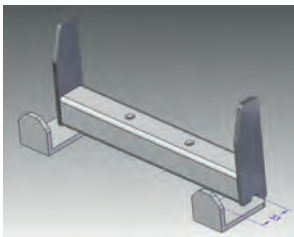

Article number:
H0094

HA250.33.30.0.0

Fronthook for 30mm. profile

Article number:
H0095

HF242.23.30.15.20