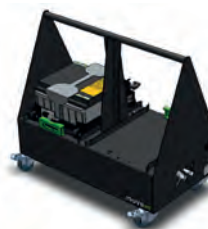

please indicate specific settings

Article number:
OPT0170

Maximum weight

Article number:
OPT0172

Preparation charging station T2500/T3500

Article number:
OPT0352

Programmer for Italsea

Article number:
D0003

Charging station incl. 1 battery pack

Inclusive one battery pack 24V 75Ah, meant for T2500/T3500

Article number:
OPT0071

Options T2500-PLATFORM

U-Frame for waste container 1000/1100L

Article number:
OPT0088