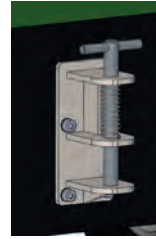

Article number:
H0062

HA250.23.27.0.0

Fronthook for 20mm. profile

Article number:
H0067

HB245.60.45.30.0

*Fronthook for FEIL plastic floor
trolley*

Article number:
H0092

HA250.28.30.0.0

Fronthook for 25mm. profile

Article number:
H0094

HA250.33.30.0.0

Fronthook for 30mm. profile

Article number:
H0095

HF242.23.30.15.20

*Fronthook for 20 mm. profile
(Hospital Logistics)*

Article number:
H0116