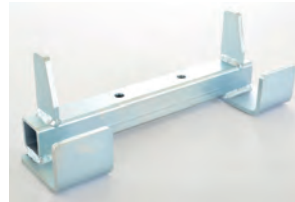

Fronthook for 40mm. profile. Hartwall Pallet-Trolley (DOS1870)

Article number:
H0003

HA250.43.35.0.0