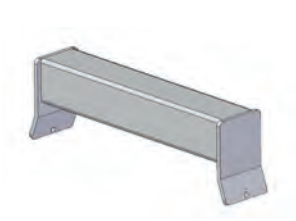

Article number:
K0010

Options T2500-PLATFORM

Coupling with carabiners

Article number:
K0026

Coupling jaw 20mm

Article number:
K0027

Coupling trolleys side R28

Article number:
K0028

Coupling Open Front-Closed Backside

Article number:
K0030

Welding part for trolley's

Profile 50x50mm.

Article number:
OPT0032

Bolt-on part for Trolley's

Profile 50x50mm.

Article number:
OPT0033