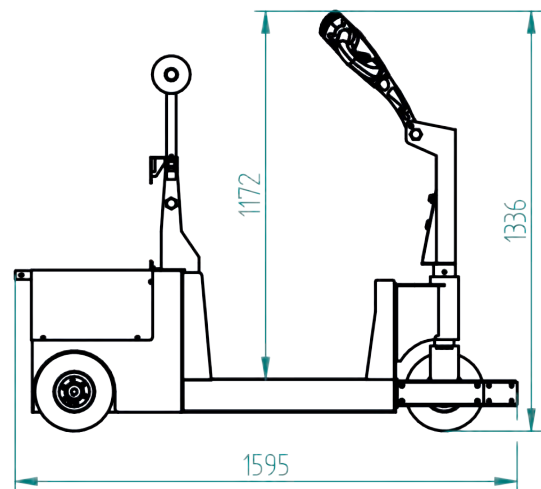

Specifications T2500-PLATFORM

Frame	Steel, powder coated
Drive	24V DC, 800W, 170 rpm
Weight	300 kg
Weight trailer	2500 kg
Battery	Built in
Speed	Max. 8 km/h
Drive wheels	Full rubber ø250x80 mm
Width	511mm
Length	1595mm
Adze height	1336mm
Folded	N/A
Noise level	68,5 dB
To use from	-40 °C / 70 °C
Protection class	Machine IP44

Dimensions T2500-PLATFORM

Pulling power T2500-PLATFORM (in kg)

*Measured with a trolley with 2 swivelwheels and 2 fixed castors.
Wheel diameter: 160mm

Standard T2500-PLATFORM

Standard parts T2500-PLATFORM

Battery 12V-80A

Item number:
M2102

Battery charger 24V 10A
AGM external ind

Item number:
M2134

Full-rubber drive wheel,
black Ø250mm

Dimensions Ø250 x 80 mm

Item number:
M0248

2 programmable speeds