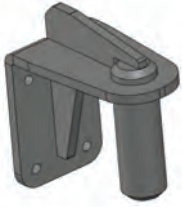

Folding Hook, diameter 16

Article number:
H0128-D16

Folding Hook, diameter 20

Article number:
H0128-D20

Folding Hook, diameter 25

Article number:
H0128-D25

Folding Hook, diameter 27

Article number:
H0128-D27

Options T2500-PLATFORM

Folding Hook, diameter 32

Article number:
H0128-D32

Folding Hook, diameter 35

Article number:
H0128-D35

Pin drawbar Ø35 complete

Article number:
H0144

Hook locking system

Article number:
OPT0012

Folding hook for flower trolleys

Article number:
OPT0099

Electrical locking module for hook

Article number:
OPT0129

Heavy Duty Liftmodule

Article number:
OPT0271

Movexx Parking label